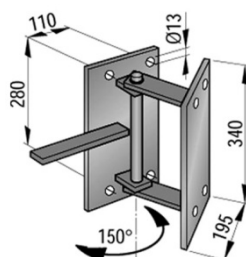

## 8. Hose reels

**Hose reel. Automatic**  
Item No. 81810

Size:  
Ø550 mm  
W320 mm

Optional accessory for both  
hose reels:  
Pivoting wall bracket: 86476

Hose reel for max. **20 m.** 1/2" hose.  
The Reel is manufactured from high corrosion resistant material.  
The outlet has step less adjustment and the Reel is equipped with a safety catch that locks the drum when changing hose or swivel.

**Hose reel. Automatic**  
Item No.81811

Hose reel for max. **25 m.** 1/2" hose.

**Hose reel. Aut.**  
Item No. 82128

Dimensions:  
Inlet 1/2" BSP Male  
Outlet 1/2" BSP Male  
Diameter ø510 mm  
Max pressure at 100°C:  
Standard 25 bar  
*100 bar and 200 bar available on request*

**Note!:** The performance can be limited by the max temperature or pressure of the hose.

Automatic hose reel in stainless steel.  
Max. **20 m.** 1/2" (ø22) hose.

Price does not Incl. a hose.

The reliable construction provides maintenance-free operation for safe and easy use.

**Mounting: Wall, underneath roof and on the floor.**

The hose handle rollers can be adjusted so that the hose goes vertically or horizontally from the reel. Default is horizontally.

Material: Stainless Steel.